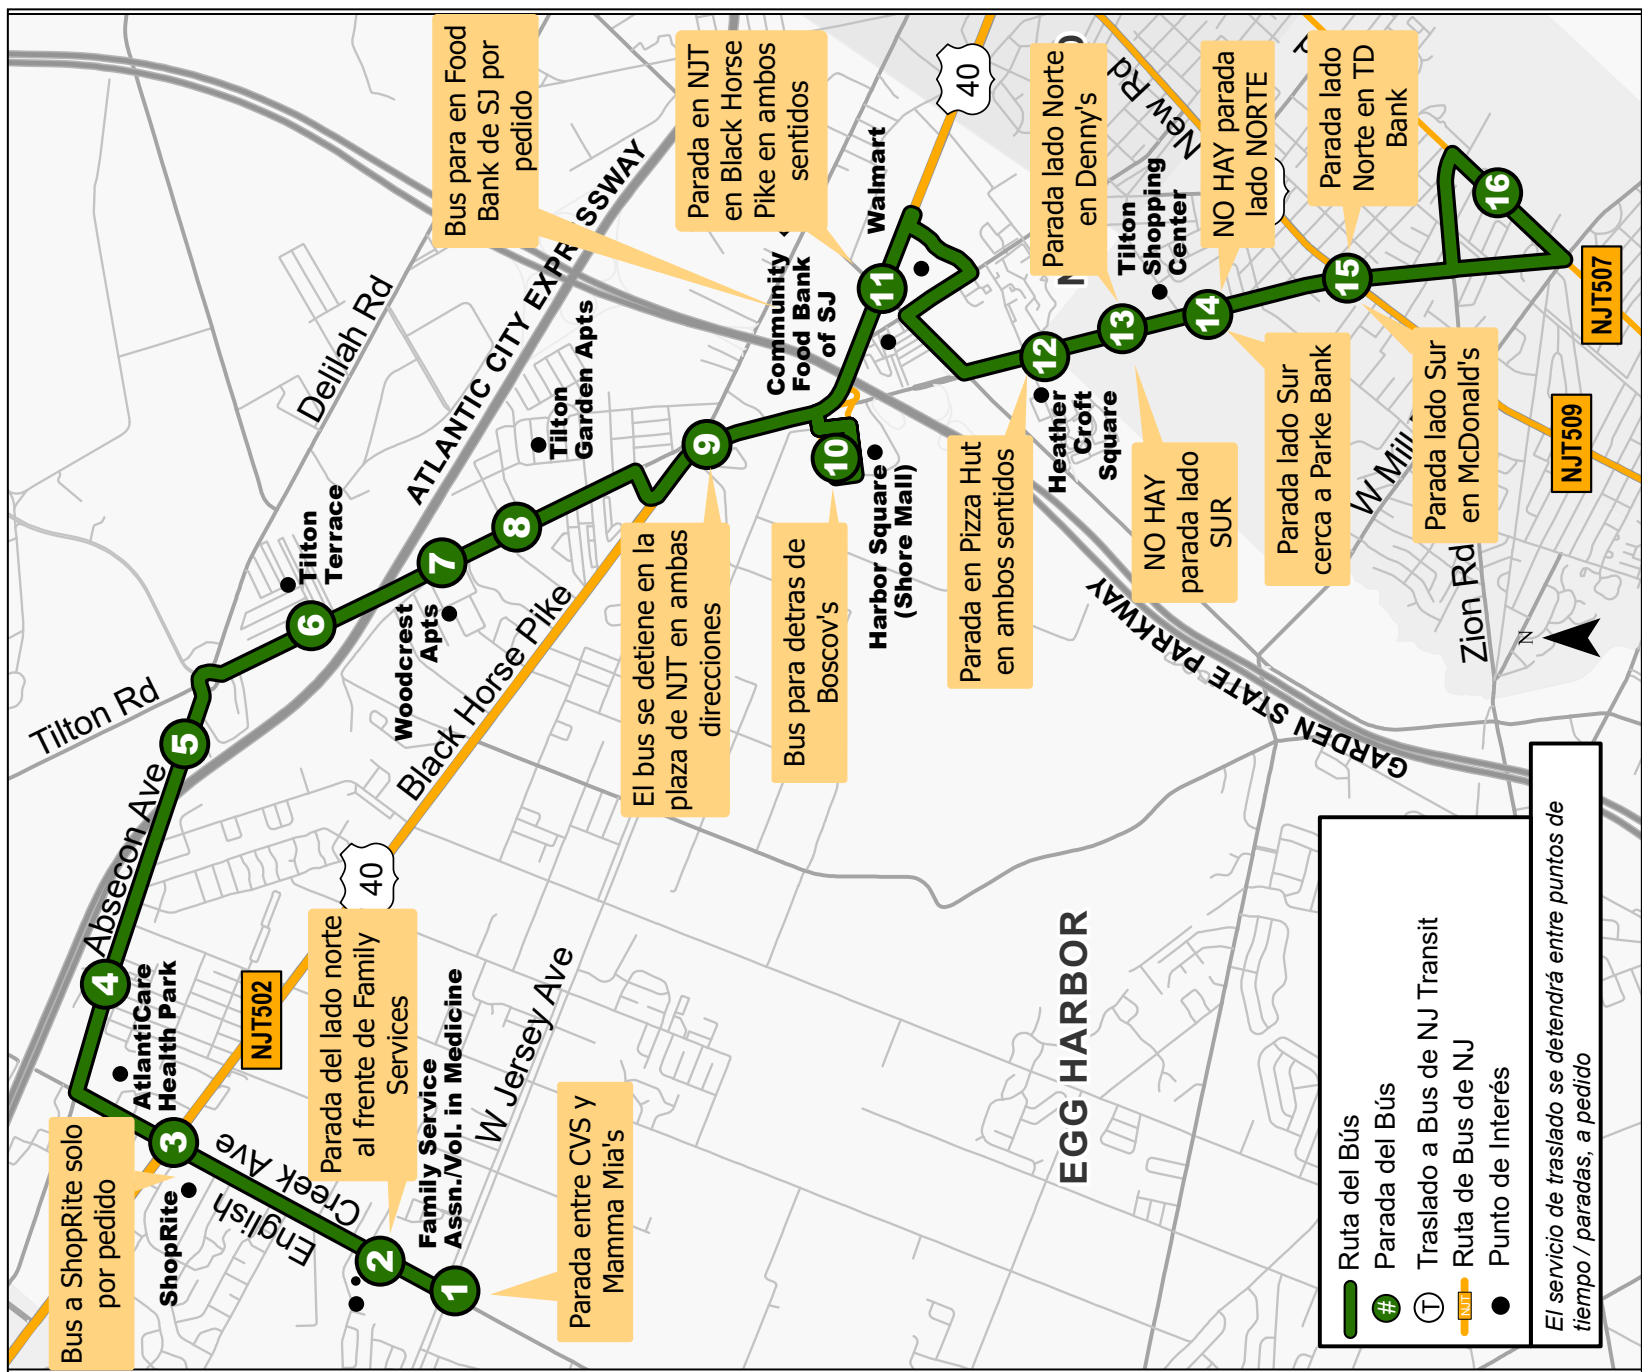

English Creek - Tilton Road Mapa de Transporte Comunitario

Tarifas

- $1 Por Trayecto. Se requiere tarifa exacta.
- Gratuito con transferencia válida o pase mensual desde la conexión de bus NJ TRANSIT en las T paradas número 3, 9, 10, 11, 15 y 16.
- Gratuito con traslado válido desde English Creek-Tilton Road BUS Comunitario. El conductor emitirá el transbordo cuando salga en las T paradas numeradas 3, 9, 10, 11, 15 y 16 únicamente.

Servicios de Acceso

- Servicio de ascensor disponible.
- Se permiten animales de servicio y tanques de oxígeno portátiles.
- Horario disponible en formatos alternativos.
- TTY: llame al operador de retransmisión de NJ al: 1-800-852-7899 o 711.
- Si necesita ayuda o una adaptación con cualquiera de los servicios de la Autoridad de Transporte de South Jersey, llame al 856-227-7571.

Reglas

- El servicio de transporte puede desviarse hasta 1/8 de milla de la ruta a pedido. Se necesita hacer una reservación para desviación de ruta llamando a Servicio al Cliente (856-227-7571) antes de las 12:00 pm del día antes de viajar.
- El servicio es de acera a acera. Los conductores no pueden salir del autobús excepto para desplegar el elevador de sillas de ruedas.
- Se requieren zapatos y camisas.
- No se permiten mascotas, fumar, comer, beber, tirar basura, blasfemias (groserías) o música alta.
- No se tolerará el acoso de los pasajeros o del conductor.
- No hay servicio de transporte en el Día de Año Nuevo, Día de los héroes Caídos, Día de la Independencia,
- Día del Trabajo, Día de Acción de Gracias y Navidad.

Información del contacto

English Creek-Tilton Road Shuttle	856-227-7571
Información, preguntas, inquietudes/elogios	
www.driveless.com	
Cross County Connection	856-596-8228
www.driveless.com	
NJ TRANSIT	1-973-275-5555
www.njtransit.com	
NJ TRANSIT Access Link	1-800-955-2321
www.njtransit.com	
Transporte del condado de Atlantic	609-645-5910
Información y asistencia	
Organización de apoyo familiar Atlantic Cape	609-485-0575
www.acfamsupport.org	

English Creek-Tilton Road Community BUS es una asociación entre el Condado de Atlantic, la Fundación Pascale Sykes, la Autoridad de Transporte del Sur de Jersey, la Organización de Apoyo Familiar de Atlantic Cape, NJ TRANSIT y la Asociación de Administración de Transporte Cross County Connection.

www.aclink.org

www.sjta.com

www.pascalesykesfoundation.com

www.acfamsupport.org

www.njtransit.com

4A Eves Drive, Suite 114 Marlton, NJ 08053
P: 856-596-8228 F: 856-983-0388
driveless.com

Este documento de Cross County Connection Transportation Management Association se difunde bajo el patrocinio de la Fundación de Pascale Sykes con fines del intercambio de información. La Fundación Pascale Sykes no asume ninguna responsabilidad por su contenido o su uso.

ENGLISH CREEK - TILTON ROAD COMMUNITY SHUTTLE

UN SERVICIO DE DESVIACIÓN DE RUTA

Sirviendo al público en general entre Egg Harbor Township y la Ciudad de Northfield

Servicio de conexión a NJ TRANSIT 502, 507 y 509 con traslados gratuitos

Service operated by: