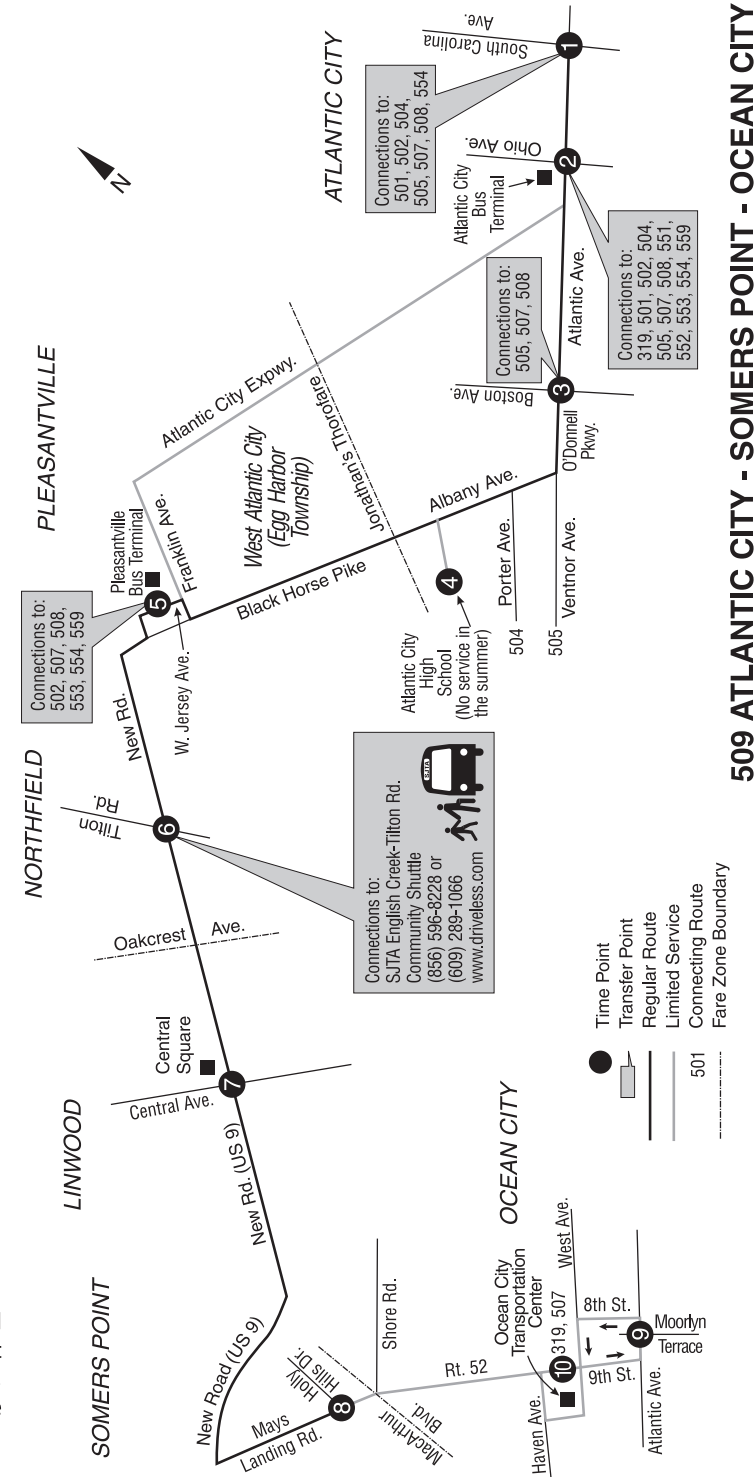

A.M. - Light face type

P.M. - Bold face type

When will your bus arrive?
Call 973-275-5555 or text the 5-digit bus stop ID number to mybus (69287) for real-time and scheduled arrivals at your bus stop.

NJ TRANSIT Mobile App
Schedules
Tickets
Alerts

njtransit.com/app

All trips are operated with lift-equipped buses. NOTE: when traveling into or out of the Port Authority Bus Terminal, please call 1 (973) 275-5555 in advance for the location of an accessible boarding gate.

509 ATLANTIC CITY - SOMERS POINT - OCEAN CITY