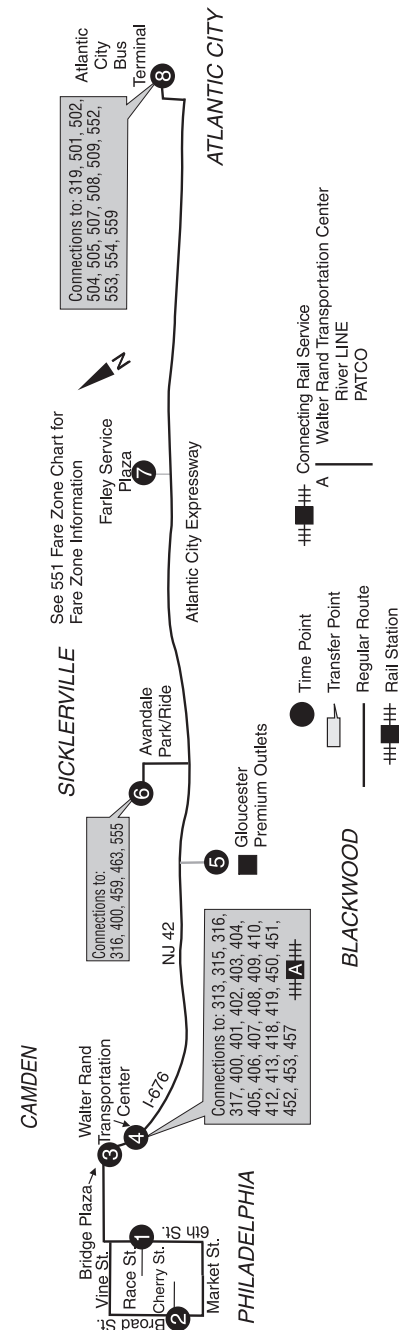

Holiday Service Guide

Holiday	Schedule in Effect
New Year's Day - Jan. 1**	See website for details
Martin Luther King Jr. Day	Saturday
Presidents' Day	Saturday
Good Friday	Weekday
Memorial Day	Sunday
Juneteenth**	See website for details
Independence Day - July 4**	See website for details
Labor Day	Sunday
Columbus Day	Weekday
Veterans Day	Weekday
Wednesday Before Thanksgiving	See website for details
Thanksgiving Day	Sunday
Friday After Thanksgiving	Saturday
Christmas Eve	See website for details
Christmas Day - Dec. 25**	See website for details
New Year's Eve	See website for details

Do you know someone who needs help obtaining NJ TRANSIT INFO in another language?

Translation Services Available:

- Website Using Google Translate
- Transit Information (973-275-5555)
- Using Language Line 8:30am — 5pm Daily
- Customer Service Offices Using Language Line

All trips are operated with lift-equipped buses. NOTE: when traveling into or out of the Port Authority Bus Terminal, please call 1 (973) 275-5555 in advance for the location of an accessible boarding gate.

When will your bus arrive? Call 973-275-5555 or text the 5-digit bus stop ID number to mybus (69287) for real-time and scheduled arrivals at your bus stop.

551 PHILADELPHIA-ATLANTIC CITY