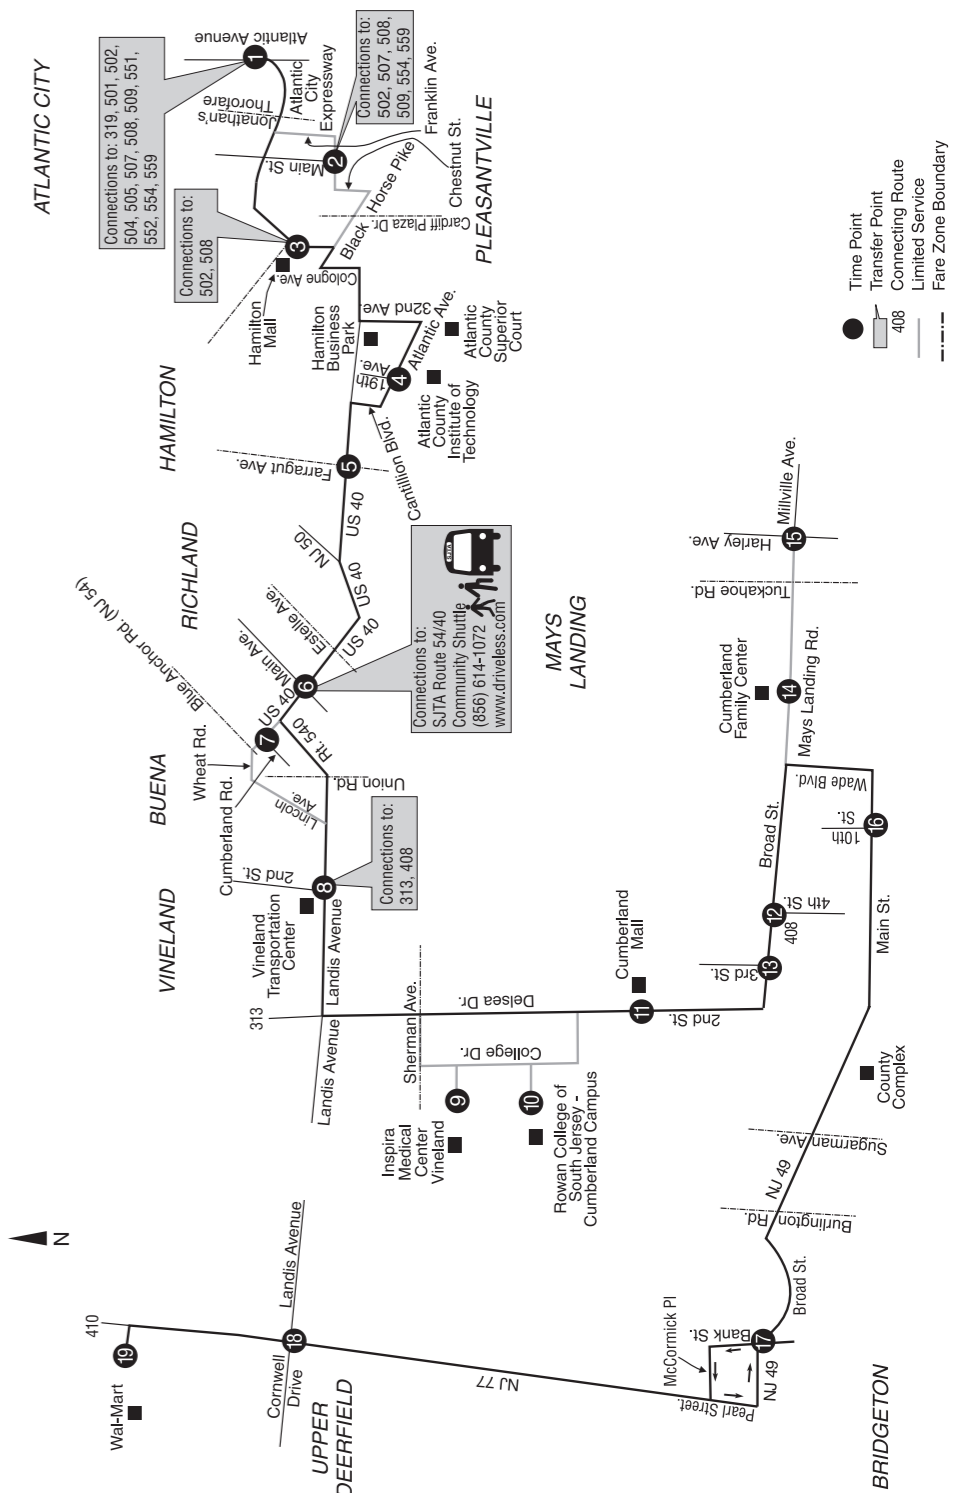

Sundays

Sundays																			
MAP REFERENCE																			
1	2	3	4	5	6	7	8	9	11	12	14	15	16	17	18	19			
ATLANTIC CITY BUS TERMINAL																			
Gate #5 Inside AC Bus Terminal																			
W. Jersey Ave. at Main St.																			
HAMILTON TOWNSHIP																			
Hamilton Mall																			
HAMILTON BUSINESS PARK																			
Atlantic Ave. at 19th Ave.																			
MAYS LANDING																			
US-40 at Farragut Ave.																			
RICHLAND																			
US 40 at Main Ave.																			
BUENA VISTA																			
US-40 at Cumberland Rd.																			
VINELAND																			
Vineland Transportation Ctr.-Landis Ave.																			
INSPIRA																			
Medical Center Vineland																			
VINELAND																			
Cumberland Mall - Rt. 47 at Hennis Dr.																			
MILLVILLE																			
Broad St. at 4th Street																			
MILLVILLE																			
Cumberland Family Shelter																			
MAYS LANDING																			
Millville Ave. at Hartley Ave.																			
MILLVILLE																			
Main St. at 10th St.																			
BRIDGETON																			
NJ 49 at Bank St.																			
UPPER DEERFIELD																			
RT-77 at Landis Ave.																			
UPPER DEERFIELD																			
Upper Deerfield Wal-Mart																			

NOTE: For additional Black Horse Pike Service, please consult NJ TRANSIT's 502 Schedule.

553 ATLANTIC CITY - UPPER DEERFIELD

MILLVILLE

BRIDGETON

- Time Point
- Transfer Point
- Connecting Route
- ▬ Limited Service
- --- Fare Zone Boundary