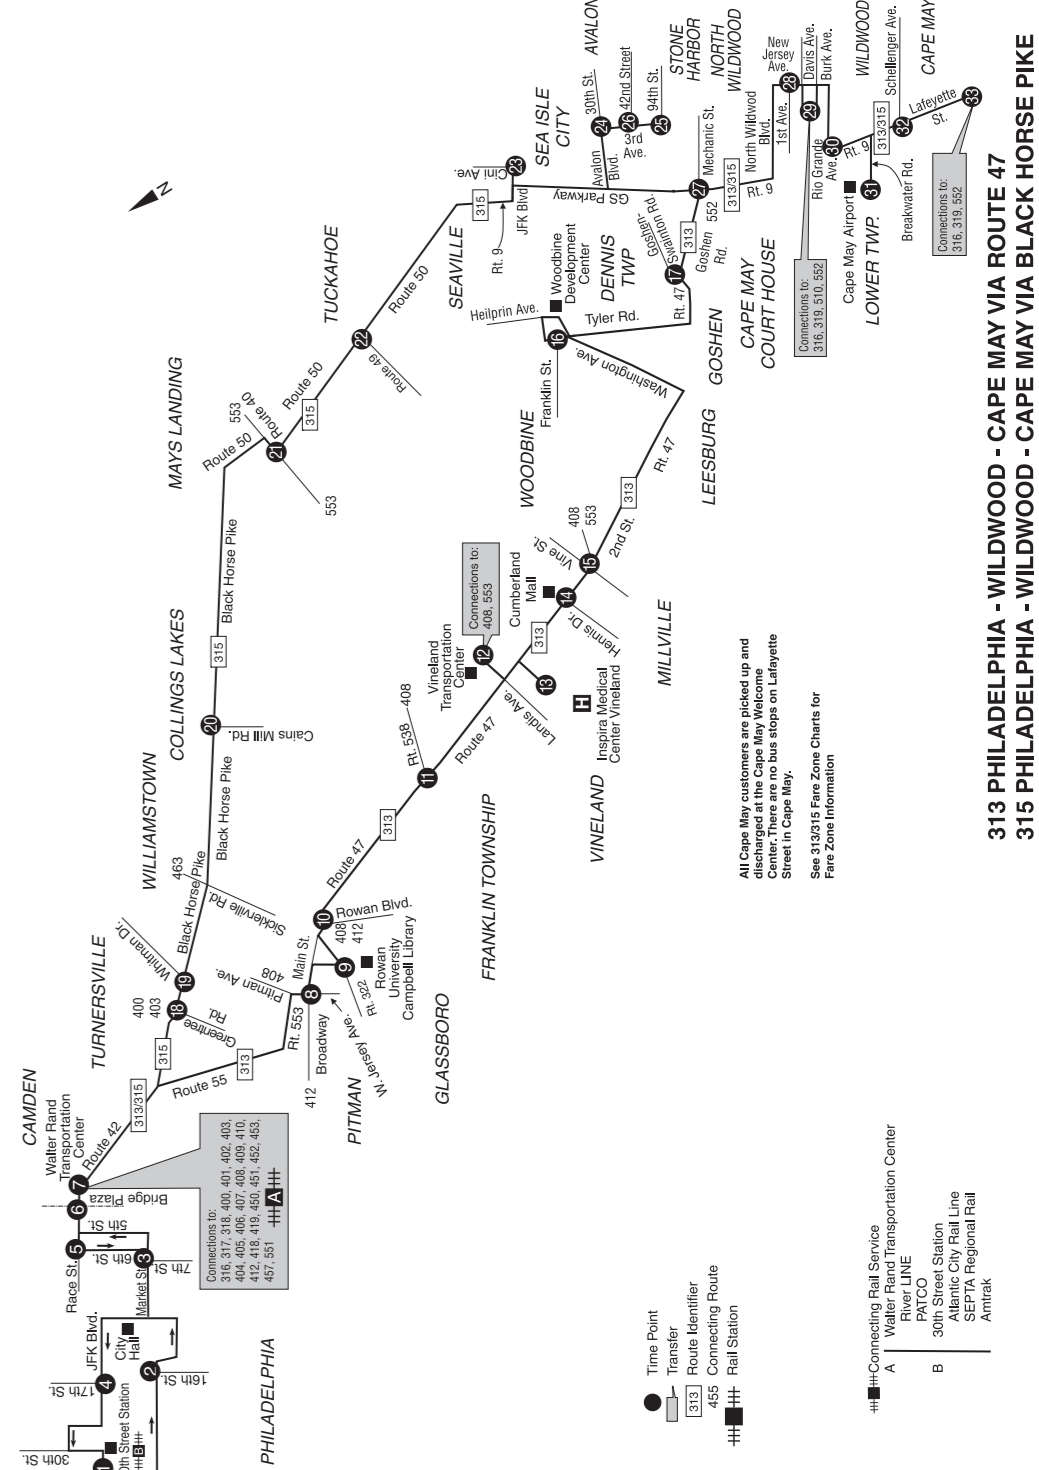

njtransit.com

LOOKING FOR A CAREER? We're looking for: Bus Operators, Bus Servicepersons, Other Positions

313 Weekdays

Table listing bus routes for 313 Weekdays, including destinations like Cape May, Lower Township, Rio Grande, Wildwood, North Wildwood, and Philadelphia.

315 Weekdays

Table listing bus routes for 315 Weekdays, including destinations like Cape May, Lower Township, Rio Grande, Wildwood, North Wildwood, and Philadelphia.

313 Saturdays

Table listing bus routes for 313 Saturdays, including destinations like Cape May, Lower Township, Rio Grande, Wildwood, North Wildwood, and Philadelphia.

315 Saturdays

Table listing bus routes for 315 Saturdays, including destinations like Cape May, Lower Township, Rio Grande, Wildwood, North Wildwood, and Philadelphia.

313 Sundays

Table listing bus routes for 313 Sundays, including destinations like Cape May, Lower Township, Rio Grande, Wildwood, North Wildwood, and Philadelphia.

315 Sundays

Table listing bus routes for 315 Sundays, including destinations like Cape May, Lower Township, Rio Grande, Wildwood, North Wildwood, and Philadelphia.

NJ TRANSIT Mobile App Schedules Tickets Alerts

Do you know someone who needs help obtaining NJ TRANSIT INFO in another language? Translation Services Available:

Holiday Service Guide Holiday Schedule in Effect

313 PHILADELPHIA - WILDWOOD - CAPE MAY VIA ROUTE 47 315 PHILADELPHIA - WILDWOOD - CAPE MAY VIA BLACK HORSE PIKE